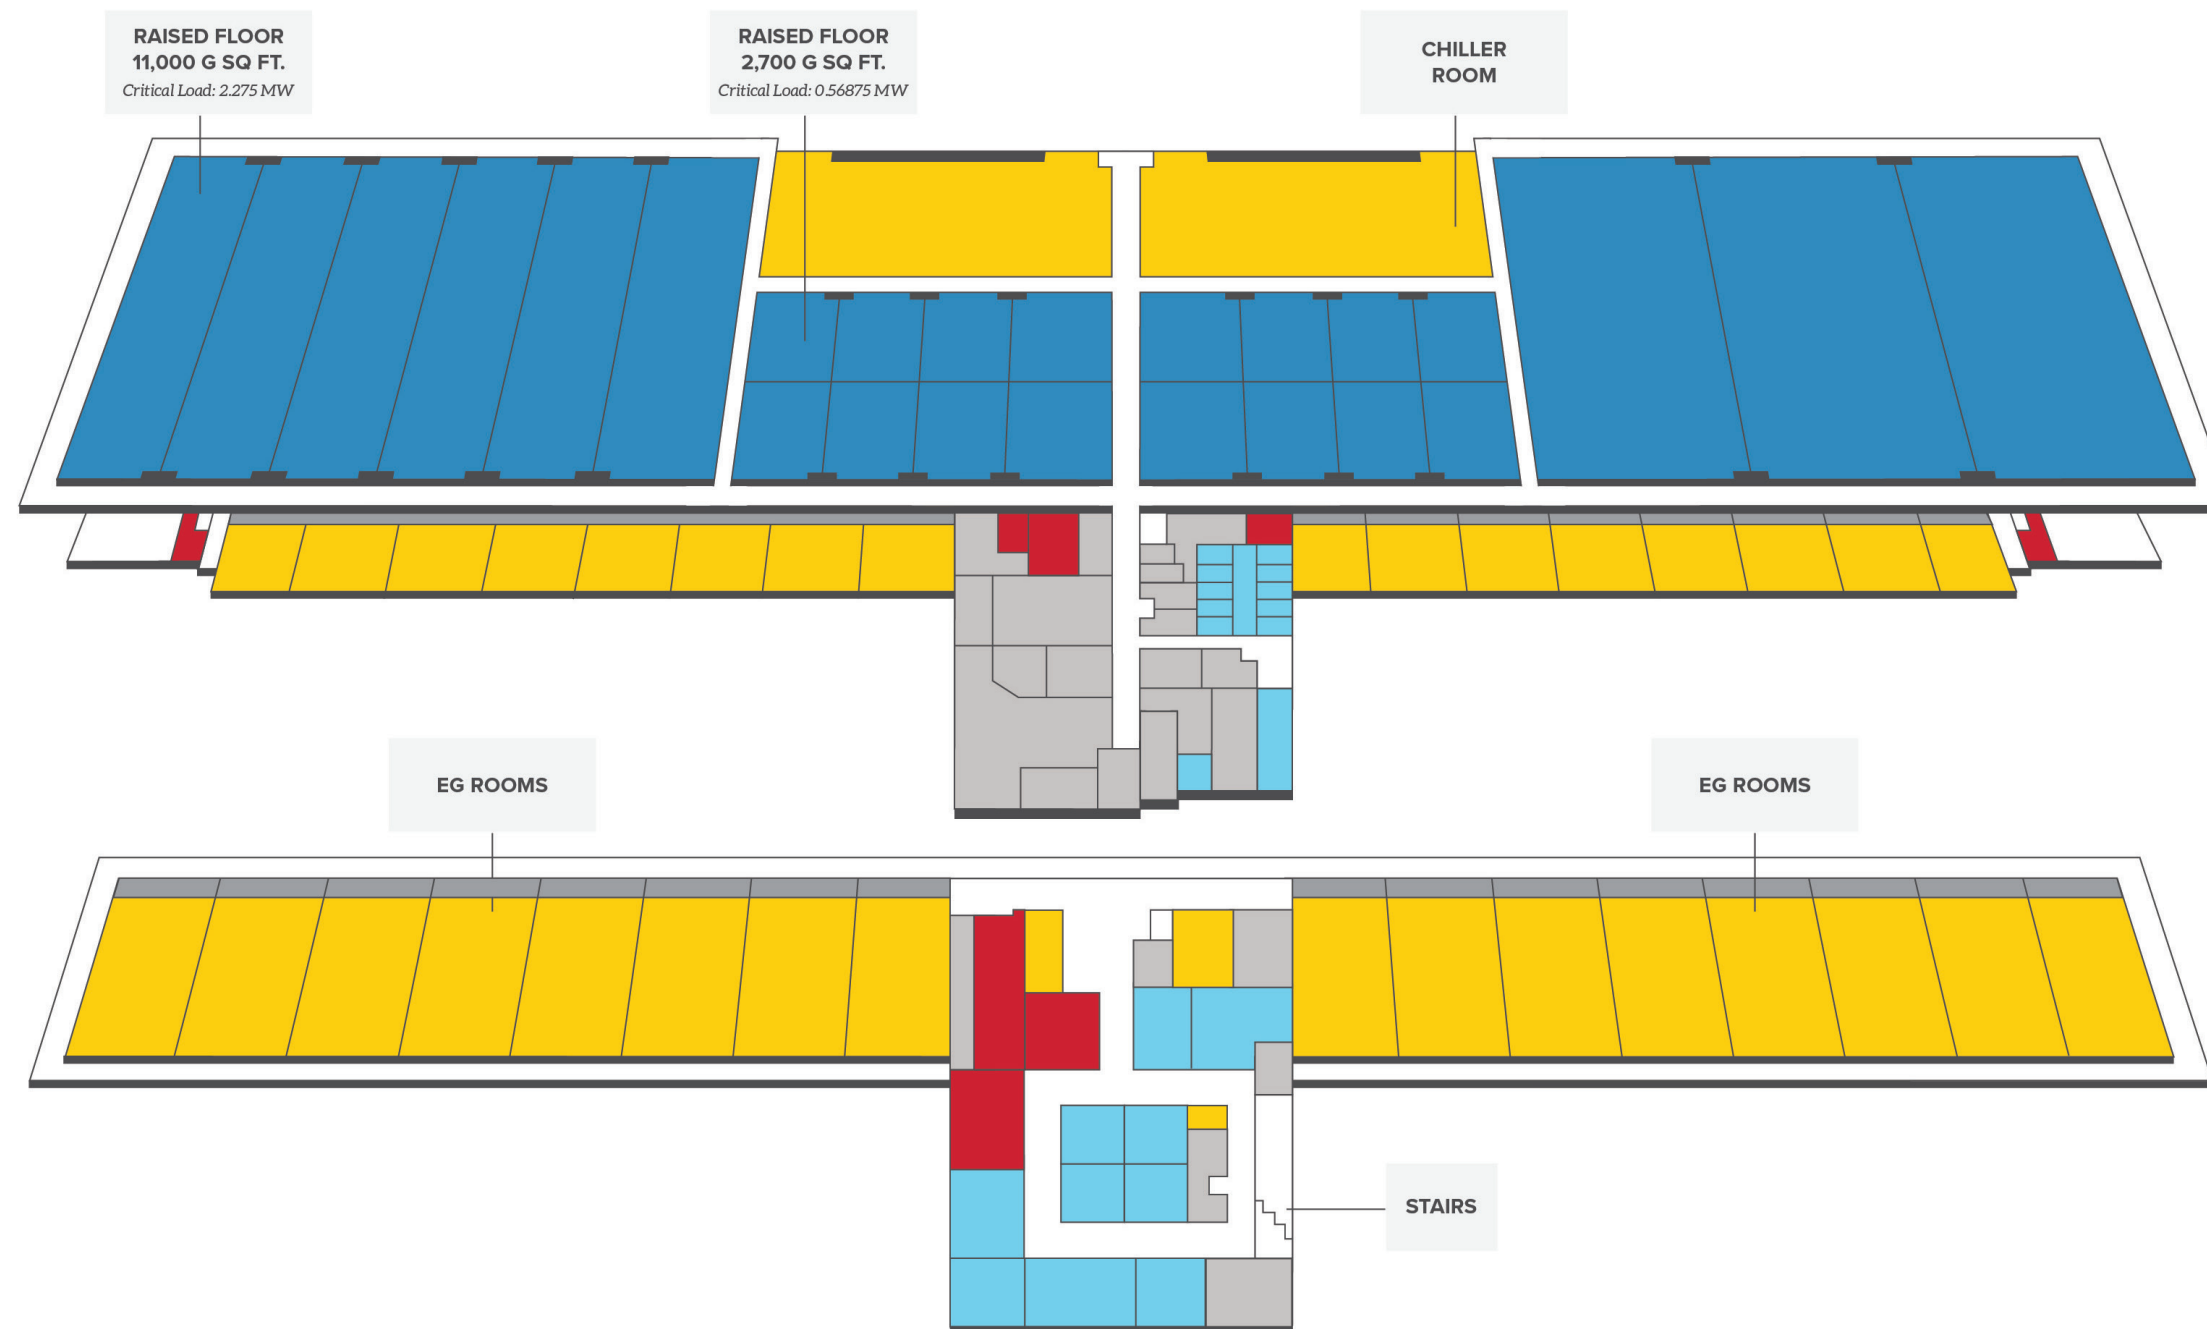

QTS PISCATAWAY MAP

101 Possumtown Rd, Piscataway Township, NJ 08854

PRODUCTS AND SERVICES

COLOCATION

CONNECTIVITY

- crossConnect
- cloudConnect
- metroConnect*
- datacenterConnect
- ethernetConnect
- internetConnect*

MTDC (MULTI-TENANT DATA CENTER)

*Planned

- ▨ FUTURE DEVELOPMENT
- RAISED FLOOR
- MEET-ME-ROOM
- OFFICE SPACE
- MECH/ELEC
- LOBBY/SUPPORT