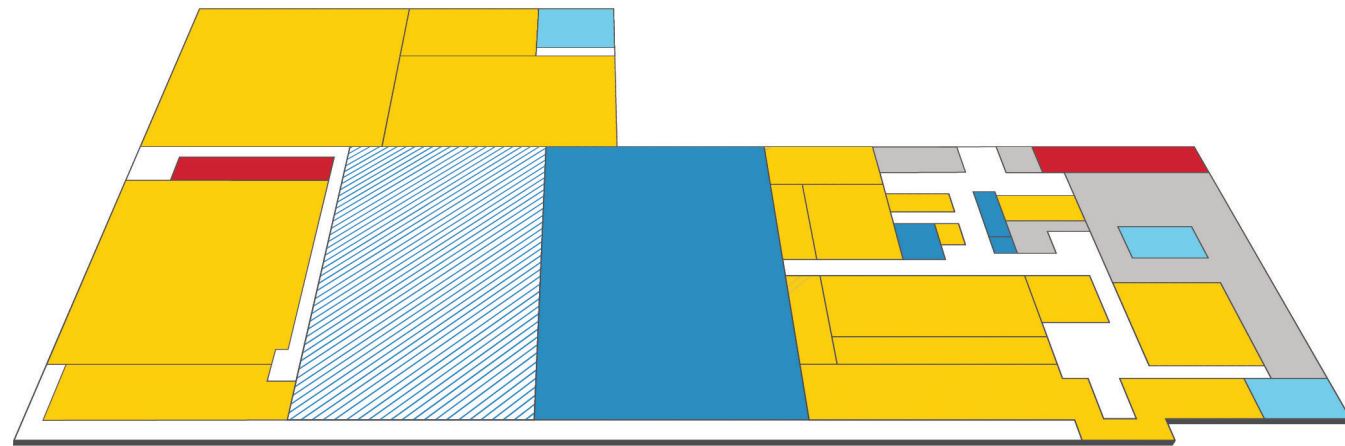

# QTS IRVING MAP

6431 Longhorn Drive, Irving, TX 75063

1ST FLOOR

2ND FLOOR

3RD FLOOR