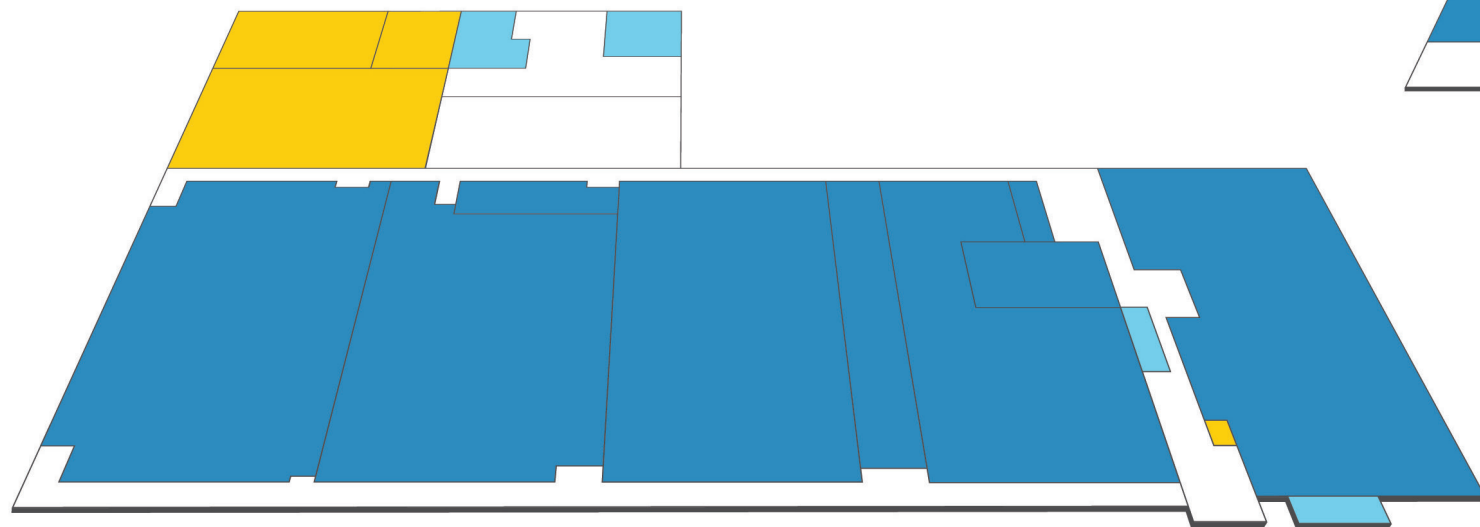

# QTS IRVING MAP

6431 Longhorn Drive, Irving, TX 75063

1ST FLOOR

2ND FLOOR

3RD FLOOR

### MTDC (MULTI-TENANT DATA CENTER)

- FUTURE DEVELOPMENT
- RAISED FLOOR
- MEET-ME-ROOM
- OFFICE SPACE
- MECH/ELEC
- LOBBY/SUPPORT