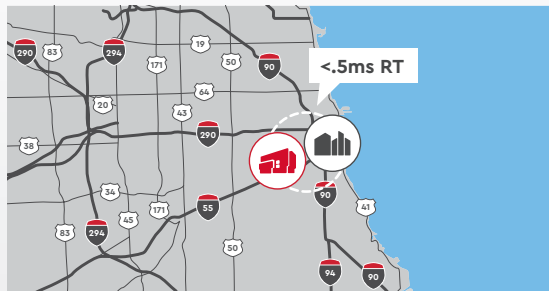

# QTS Chicago

QTS Chicago is a carrier-neutral data center that provides access to a thriving ecosystem of telecommunications partners, in-house AWS Direct Connect, United's ChIX peering exchange, SDNs and QTS solutions. Coupled with close proximity to the Cermak carrier hotel, QTS Chicago delivers the lowest-latency metro routes in the region.

## 350 E. Cermak Carrier Hotel

-  **QTS Chicago**  
2800 S. Ashland Ave  
Chicago, IL 60608
-  **Carrier Hotel**  
350 E. Cermak  
Chicago, IL 60608
-  **Fiber Route**  
<math><.5\text{ms RT}</math>