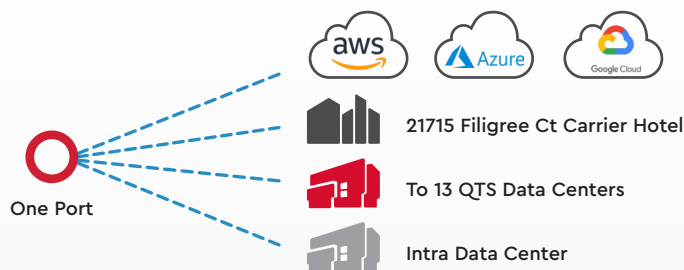

## Connect Anywhere Solutions to Meet Your Terms and Your Timelines.

QTS Ashburn-Shellhorn is a carrier-neutral data center that provides access to a thriving ecosystem of on-net carriers and network partners, London (LINX) and Megaport peering exchanges, SDNs and on-demand QTS solutions. With redundancy at the forefront, this facility includes multiple fiber entrances – locked, alarmed and monitored 24/7.

### QTS Switchboard Connectivity Service

Self-service virtual connections to clouds, carrier hotels, and between QTS Data Centers from one dedicated port, in minutes. Deploy quicker while producing substantial cost savings as additional connections are provisioned.