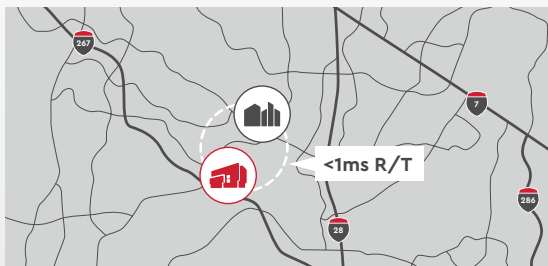

21715 Filigree Court Carrier Hotel

- **QTS Ashburn-Shellhorn**
  22291 Shellhorn Road
  Ashburn, Virginia 20147
- **Carrier Hotel**
  21715 Filigree Ct
  Ashburn, VA 20147
- **Fiber Route**
  <1ms R/T

Connecting to the Internet

QTS internetConnect

Fully redundant internet service managed by QTS network engineers. Provides secure internet service via six backbone Internet Service Providers with dual, diverse entry. Easy access reporting.

Internet/Peering Exchange

Cost effective method to exchange IP traffic with content providers, enterprises and ISPs with members of the LINX Nova and MegalX peering exchanges.

Highlights

- On-demand access to AWS, Azure and Google Cloud Platform via QTS Switchboard
- On-demand access to all major clouds via Megaport and PacketFabric
- On-demand access to local Carrier Hotel via QTS Switchboard
- Dark, Lit, IP and Interconnection services available
- Multiple internet service options
- Self-service ordering of cross connects

On-Net Carriers & Providers

SDNs

- Megaport
- PacketFabric

Network Carriers

- AT&T
- CenturyLink
- Cogent Communications
- Comcast
- Crown Castle
- Fiberlight
- Hurricane Electric
- SEGRA
- Summit IG
- Verizon
- Zayo

Internet/Peering Exchanges

- LINX Nova
- MegalX Ashburn