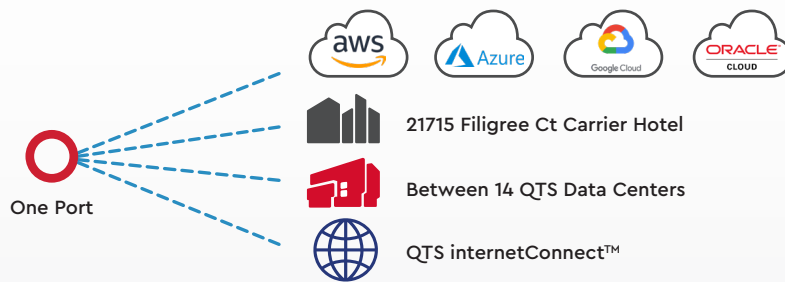

## Connect Anywhere Solutions to Meet Your Terms and Your Timelines.

QTS Ashburn 3 DC1 is a carrier-neutral data center that provides access to a thriving ecosystem of on-net carriers and network partners, London (LINX) and Megaport peering exchanges, SDNs and on-demand QTS solutions. With redundancy at the forefront, this facility includes multiple fiber entrances – locked, alarmed and monitored 24/7.

### QTS Switchboard Connectivity Service

Self-service virtual connections to clouds, carrier hotels, QTS internetConnect service, and between QTS data centers from one dedicated port in minutes. Deploy quicker while producing substantial cost savings as additional connections are provisioned.