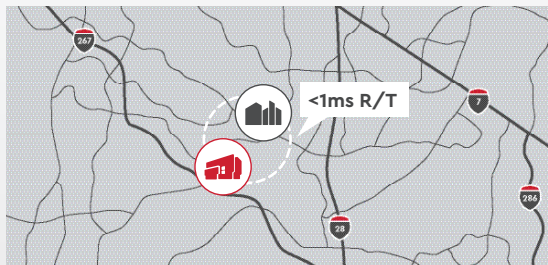

21715 Filigree Court Carrier Hotel

- **QTS Ashburn 3 DC1**
  22291 Shellhorn Rd
  Ashburn, VA 20147
- **Carrier Hotel**
  21715 Filigree Ct
  Ashburn, VA 20147
- **Fiber Route**
  <1ms R/T

Connecting to the Internet

QTS internetConnect

Fully redundant internet service managed by QTS network engineers. Provides secure internet service via six backbone Internet Service Providers with dual, diverse entry. Easy access reporting.

Internet/Peering Exchange

Cost effective method to exchange IP traffic with content providers, enterprises and ISPs with members of the LINX Nova and MegalX peering exchanges.

Highlights

- On-demand access to AWS, Azure, Google Cloud Platform and Oracle via QTS Switchboard
- On-demand access to QTS internetConnect™ and local carrier hotel via QTS Switchboard
- On-demand access to all major clouds via Megaport and PacketFabric
- Dark, Lit, IP and Interconnection services available
- Multiple internet service options
- Self-service ordering of cross connects

Carriers & Providers

(On-net or via inter data center cross connect)

Ecosystem Partner

- Akamai

SDNs

- Megaport
- PacketFabric
- QTS Switchboard™

Network Carriers

- AT&T
- Cogent
- Comcast
- Crown Castle
- Dark Fiber & Infrastructure (DF&I)
- Fiberlight
- Hurricane Electric
- Lightpath
- Lumen
- Segra
- Summit IG
- Verizon Business
- Windstream
- Zayo

Internet/Peering Exchanges

- LINX NoVA
- MegalX Ashburn