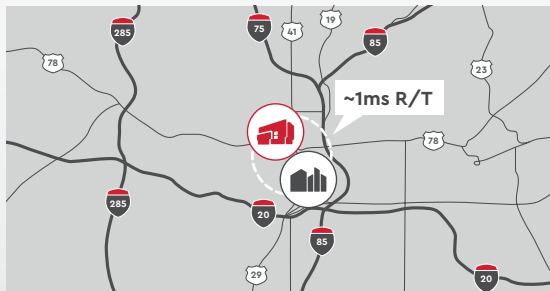

Compliance

- SOC 1
- SOC 2
- PCI
- ISO 27001
- FISMA HIGH
- HITRUST

Quick Facts

- Transformed former Sears-Roebuck building into a state-of-the-art mega data center
- Minutes to I-75/85, I-20, I-285, Hartsfield Jackson Airport
- Ample customer amenities such as office space and conference rooms, and break room with market

QTS Atlanta DC1

Connect Anywhere Solutions to Meet Your Terms and Your Timelines.

QTS Atlanta is the most highly connected data center in the Southeast, supporting over 250 enterprise and technology companies. It offers a thriving and expanding ecosystem of 20+ network partners, Community IX ATL, SDN providers and on-demand QTS solutions. With ability to scale quickly, coupled with state tax incentives, this facility offers significant economies of scale.

QTS Switchboard Connectivity Service

Self-service virtual connections to clouds, carrier hotels, and between QTS Data Centers from one dedicated port, in minutes. Deploy quicker while producing substantial cost savings as additional connections are provisioned.

56 Marrieta Street Carrier Hotel

-  **QTS Atlanta DC1**
1033 Jefferson St. NW
Atlanta, GA 30318
-  **Carrier Hotel**
56 Marrieta Street
Atlanta, GA 30303
-  **Fiber Route**
~1ms R/T

Connecting to the Internet