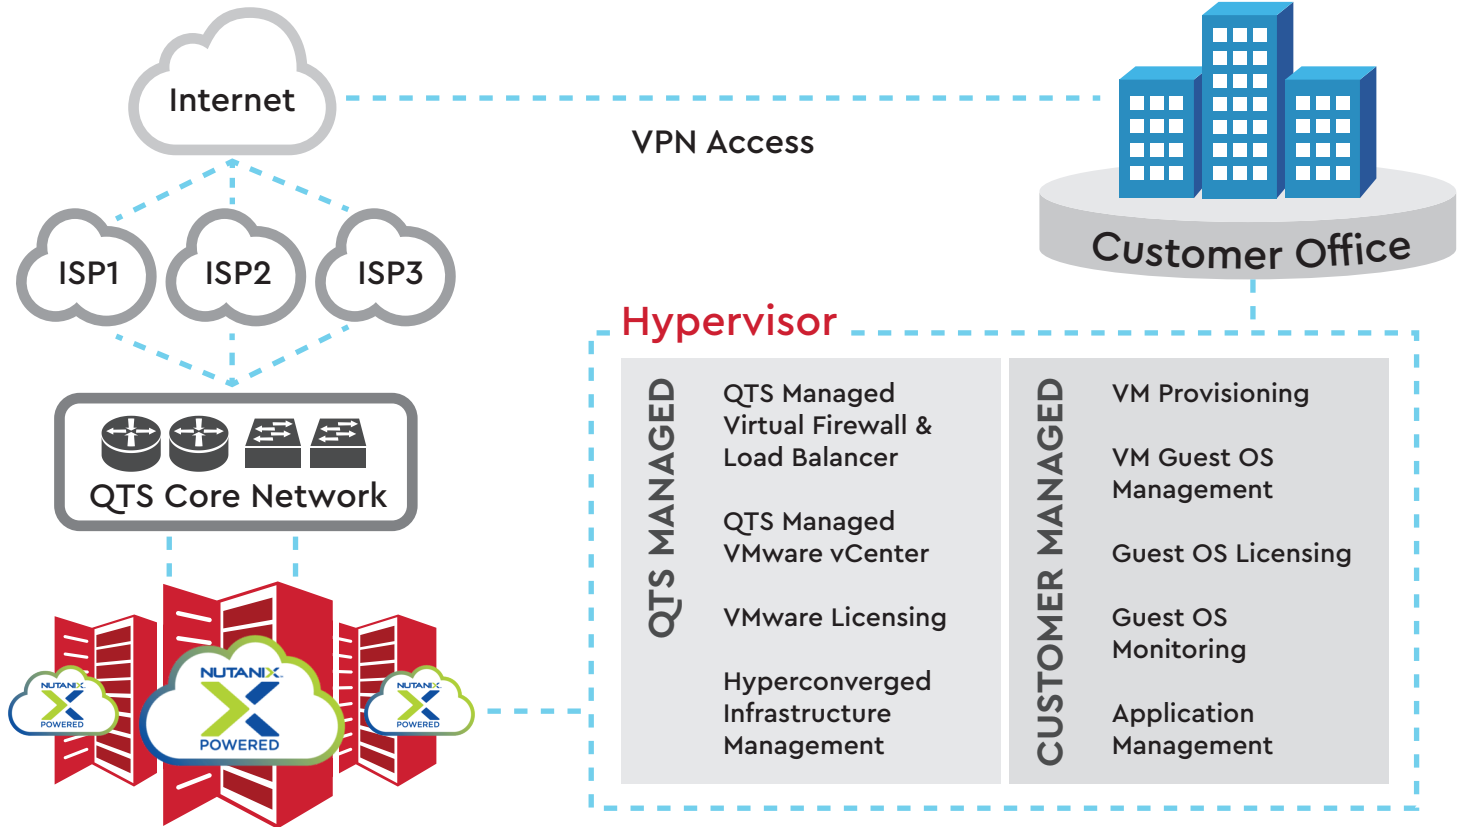

QTS HOSTED PRIVATE CLOUD

Provided & Managed by QTS

Customer Managed

- + Dedicated Redundant 10G Customer Switches
- + RF2 Storage & N+1 Cluster Resiliency
- + Dedicated Hyperconverged Compute, Network & Storage Infrastructure
- + Hardware Maintenance
- + Hardware Monitoring
- + Physically Secure Colocation Space and Power

Optional Features:

- Dedicated Physical Firewalls
- Dedicated Physical Load Balancers
- Customer provided VMware Licensing

Add-on Services:

- Managed VMs with QTS Managed OS Service
- QTS Blended IP Bandwidth
- Managed Backup Service
- Security Services